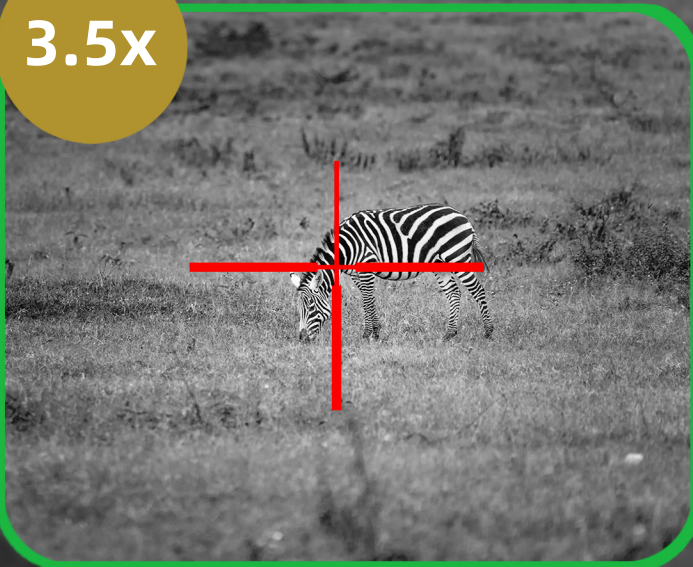

# LN-QE-RS35-LRF IMAGE MAGNIFICATION

## 3.5x - 21x IMAGE MAGNIFICATION

(3.5x optical magnification / up to 21x variable digital zoom)

User can rotate the menu knob to adjust the zoom

3.5x

21x